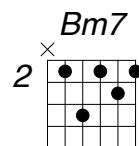

Your Place In My Heart

Beverly Q. L. Low

Verse 1:

D
You are gracious

A
you are kind

Bm7 *G2*
Your love never fails

D *A*
I'm a sinner and unworthy

Bm7 *G2*
Yet you reached out to me

A *G*
darkness and brought me to the
light

Bm *A*
Open my eyes to your wonders for

G
you're always by my side

Chorus:

D *A/C#*
You are the one and only

Bm *G*
You are the holy one

D *A/C#*
You are set apart from the rest

Your Place In My Heart

Beverly Q. L. Low

Verse 3:

D
You are sovereign

G A
I'll fix my eyes

A
You're almighty

Bm
solely on you

Bm7 G2
Perfect are your plans

G
I've made my stand,

G A
I'll look to you

A Bm
won't ever waver

Bm
in all I do

G
I'll put you first in all the

A Bm
choices I make

G A
Let all my thoughts

Bm
be pure and true